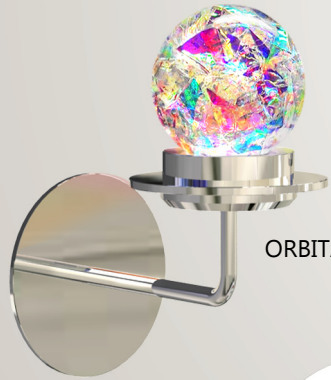

## Zigbee Pro Network LED Controller

Z1 Multifunction, Programmable, 9 Button, 4 Channels

*Martin Revell*

glass shades

MOONSPIN

alloy spun

ORBITAL  
pendant

ORBITAL Wall

Zigbee Pro Network LED Controller

SATURN SPOTS + gimbal

LED LIGHT TOWERS